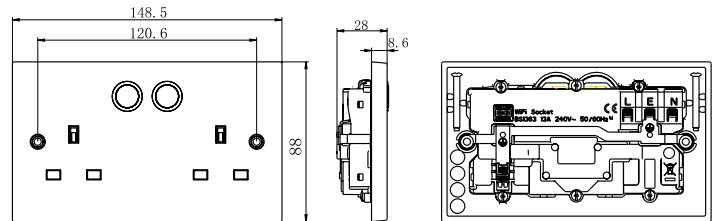

Smart Power Socket, Double Switched 13A, White Moulded - Square Profile

Innovative Home Automation system from BG.
 Control your connected devices from anywhere.
 Your life connected, Your life smarter.

PRODUCT IMAGES

LINE DRAWINGS

922/HC-01

TECHNICAL SPECIFICATIONS

Standard(s)	Low Voltage Directive 2014/35/EU BS1363-2 : 2016 + A1:2018 EN 60669-2-1 : 2004 + A1:2009 + A12:2010 RED & EMC	CE
WEEE Directive	Yes	
RoHS Directive	Yes	
Rating	13 Amp 240V ~	
Contact Gap	3.0mm minimum	
Switch Type	Single Pole	
Terminal Capacity - L & N	3 x 2.5mm ² , 3 x 4.0mm ² & 2 x 6.0mm ²	
Mounting Box Depth (Min)	25mm	
Fixing Centres	120.6mm	
Stand-by Power	<0.3W	
Working Condition Temp	-20 - +85°C (For WiFi module)	

WEIGHTS & DIMENSIONS

Cat No.	Description	Dimension (W x H x D) cm			Weight (Kg)			CBM (m3)
		Product	Inner Box	Outer Box	Each	Inner Box	Outer Box	Outer Box
922/HC-01	WH SQ 13A 2G SW SKT HC	14.9 x 8.8 x 2.8	17.8 x 16.7 x 15.7	90.1 x 18.6 x 32.8	0.26	1.39	14.26	0.055